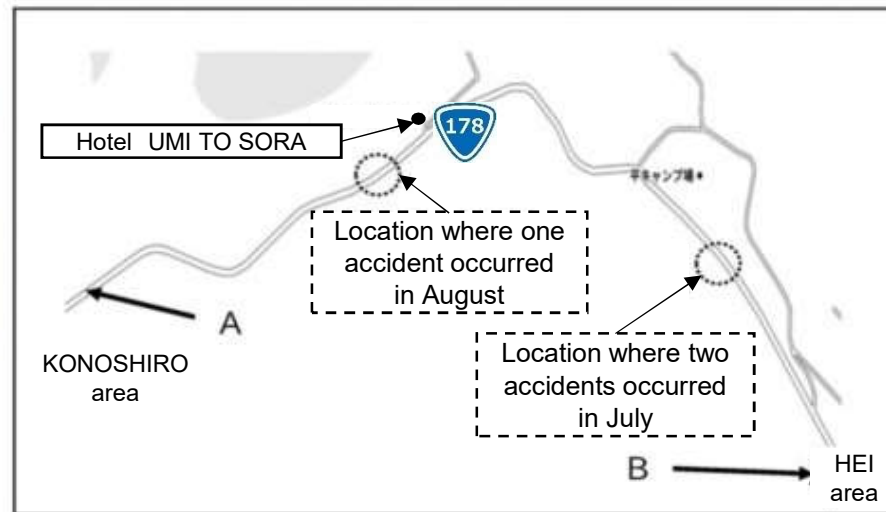

UKAWA Ward Traffic Safety Map

(Locations that require special attention while driving)

October 2020
KAMI-UKAWA Ward Mayor's Association

Collisions with animals are increasing on Route 178 in UKAWA Ward !
Please slow down and drive carefully.

A

B

Attention
(Deer could cross the road.)

During the period of July to August 2020, there were three deer – vehicle collisions in the section between B(HEI area) from A(KONOSHIRO area) on Route 178. These accidents occurred mainly at night and the vehicles got damaged.

As this section of the road is narrow and has many curves, visibility is poor. Therefore, please slow down and drive carefully when you drive through this section.